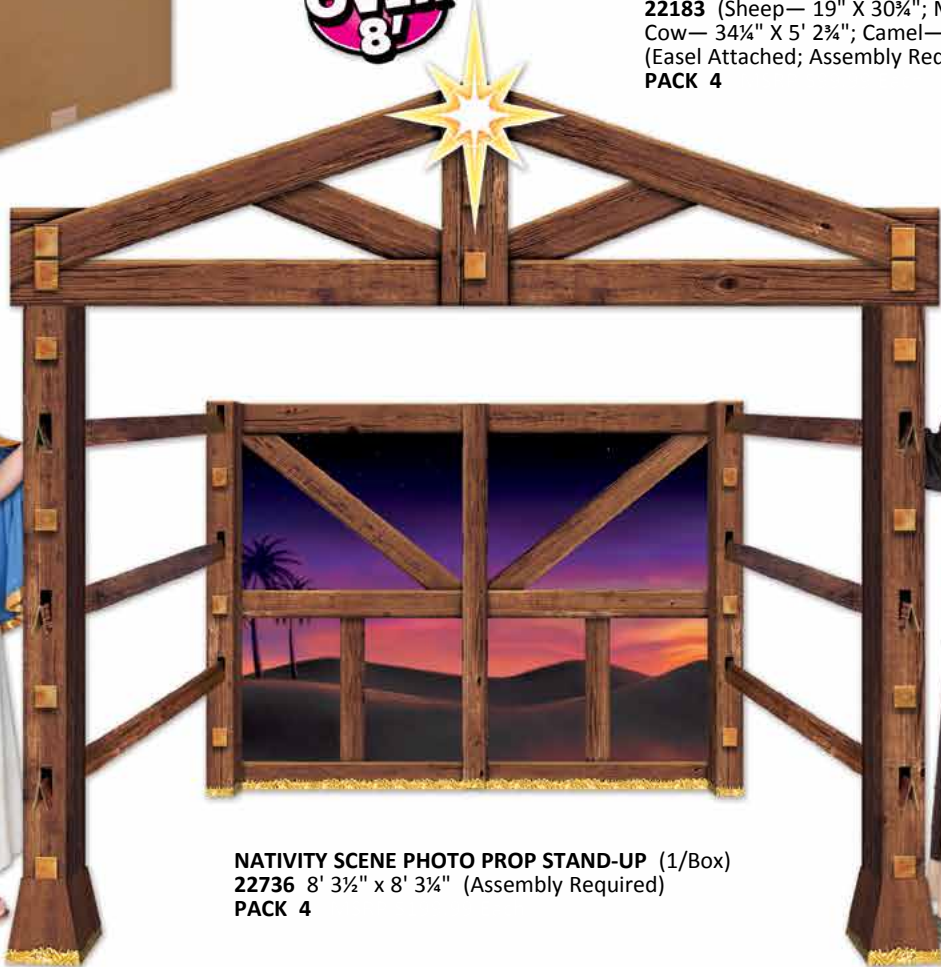

* ALL JUMBO DECOR PACKED IN BROWN CORRUGATED BOX WITH PICTURE LABEL.

JUMBO DECOR

**PRINTED
CORRUGATED
CARDBOARD**

*Jumbo Decor Packaging

**OVER
8'**

NATIVITY SCENE STAND-UPS (4/Box)
22183 (Sheep— 19" X 30¾"; Manger— 24½" X 28¾";
 Cow— 34¾" X 5' 2¾"; Camel— 3' 4" X 4' 5¾")
 (Easel Attached; Assembly Required)
PACK 4