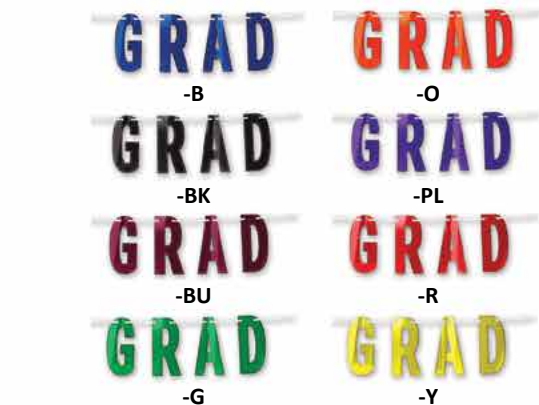

PACK 12

GRAD CAP MINI CASCADE CENTERPIECES (1/Pkg.)

56463 7½"

-B (Blue) -BU (Burgundy) -GD (Gold) -PL (Purple)
-BK (Black) -G (Green) -O (Orange) -R (Red)

PACK 12

CONGRATS GRAD CUTOUTS (2/Pkg.)

56453 22¼" x 36¾" (Printed 2 Sides)