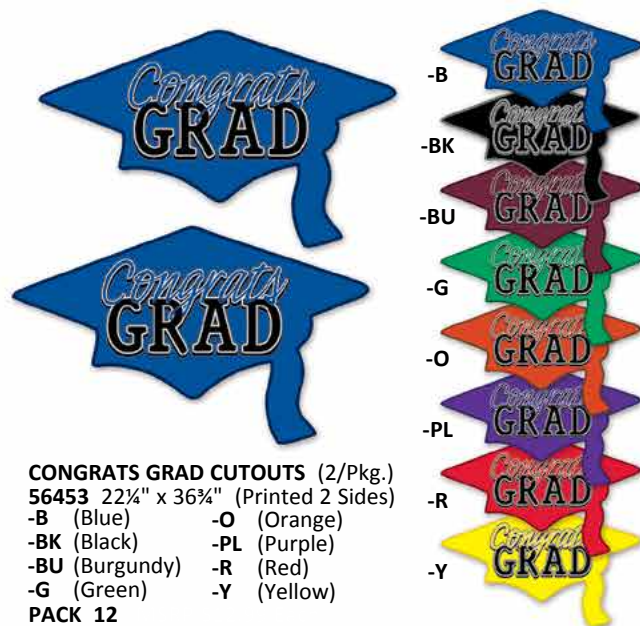

PACK 12

GRAD CAP MINI CASCADE CENTERPIECES (1/Pkg.)

56463 7½"

-B (Blue) -BU (Burgundy) -GD (Gold) -PL (Purple)
-BK (Black) -G (Green) -O (Orange) -R (Red)

PACK 12

CONGRATS GRAD CUTOUTS (2/Pkg.)

56453 22¼" x 36¾" (Printed 2 Sides)