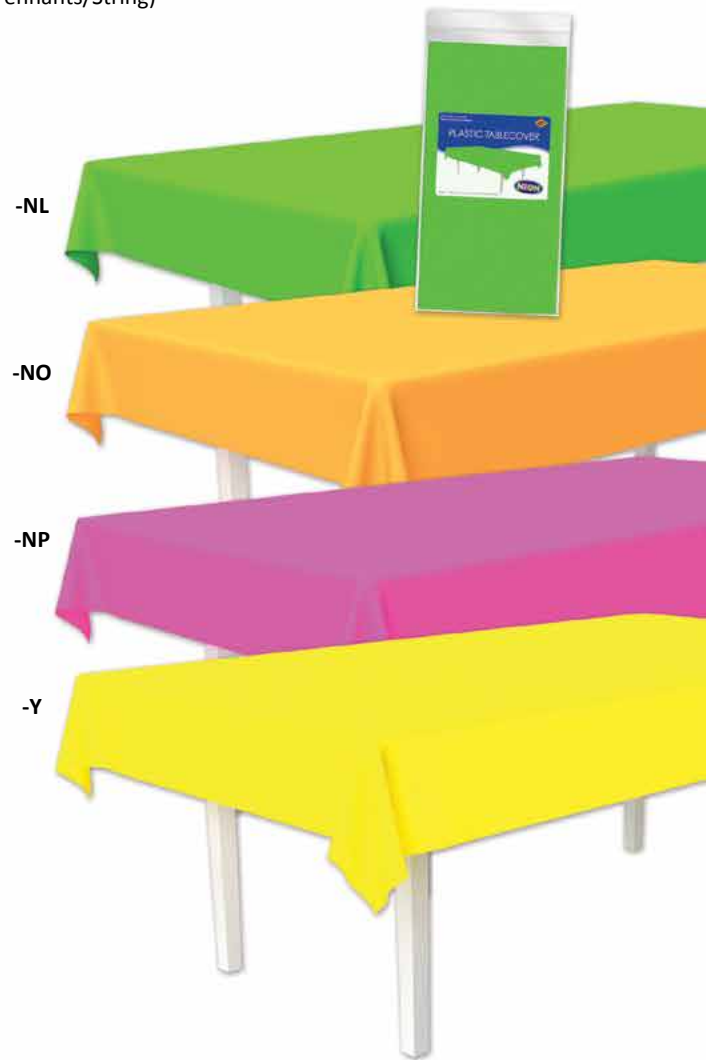

-NL

-NO

-NP

-Y

PLASTIC RECTANGULAR TABLECOVERS (1/Pkg.)
56411 54" x 108"
-NL (Neon Lime) -NP (Neon Pink)
-NO (Neon Orange) -Y (Yellow)
PACK 12